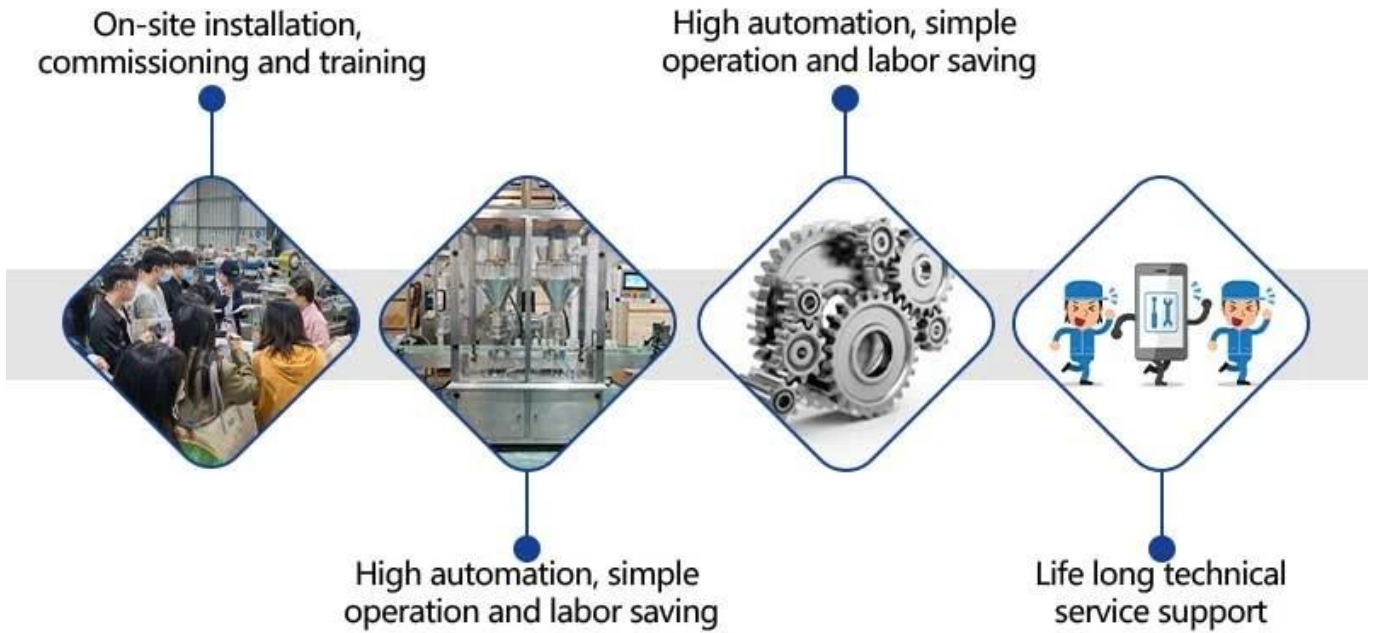

A professional and reliable manufacturer of bottle filling machine, capping machine, labeling machine and pouch packing machine .

We are providing quality packing solutions for bottle filling and packing in the industries of home care and personal care , foodstuff,

agrochemical , chemical and lubricate oil for liquids, cream/ointment, fluid and half-fluid, powders, and granules products.

Our workshop

— OUR ADVANTAGE —

Main Features

1. Automatically complete all tasks such as measurement, bag making, filling, sealing, batch number printing, cutting and counting.
2. Automatic slitting film system, multi-line row and bag sealing at the same time.
3. Servo film running system, pneumatic control for horizontal sealing, accurate positioning, remarkable performance and beautiful packaging.
4. The dual light source photoelectric detection system is stable and reliable to ensure the integrity of the packaging bag.
5. Intelligent PLC control system, stable operation of the machine, convenient and fast operation.
6. A variety of automatic alarm protection functions can effectively reduce the loss of materials and ensure work safety.
7. Use touch screen to set parameters and support multiple languages.